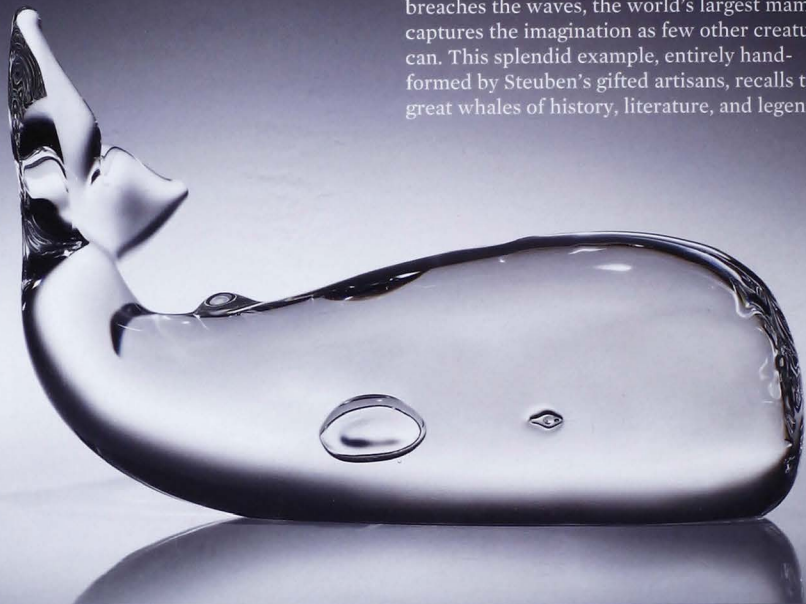

6. **Scallop** / Width 3.5" / \$400 / 9082

James Noll, 1989

A Steuben reintroduction for 2006.

6

1. **Whale**^{NEW} / Length 8.5" / \$2,900 / 9492
Steuben Design Team, 2009

With its great bulk, mysterious undersea songs, dedication to its young, and acrobatic antics as it breaches the waves, the world's largest mammal captures the imagination as few other creatures can. This splendid example, entirely hand-formed by Steuben's gifted artisans, recalls the great whales of history, literature, and legend.