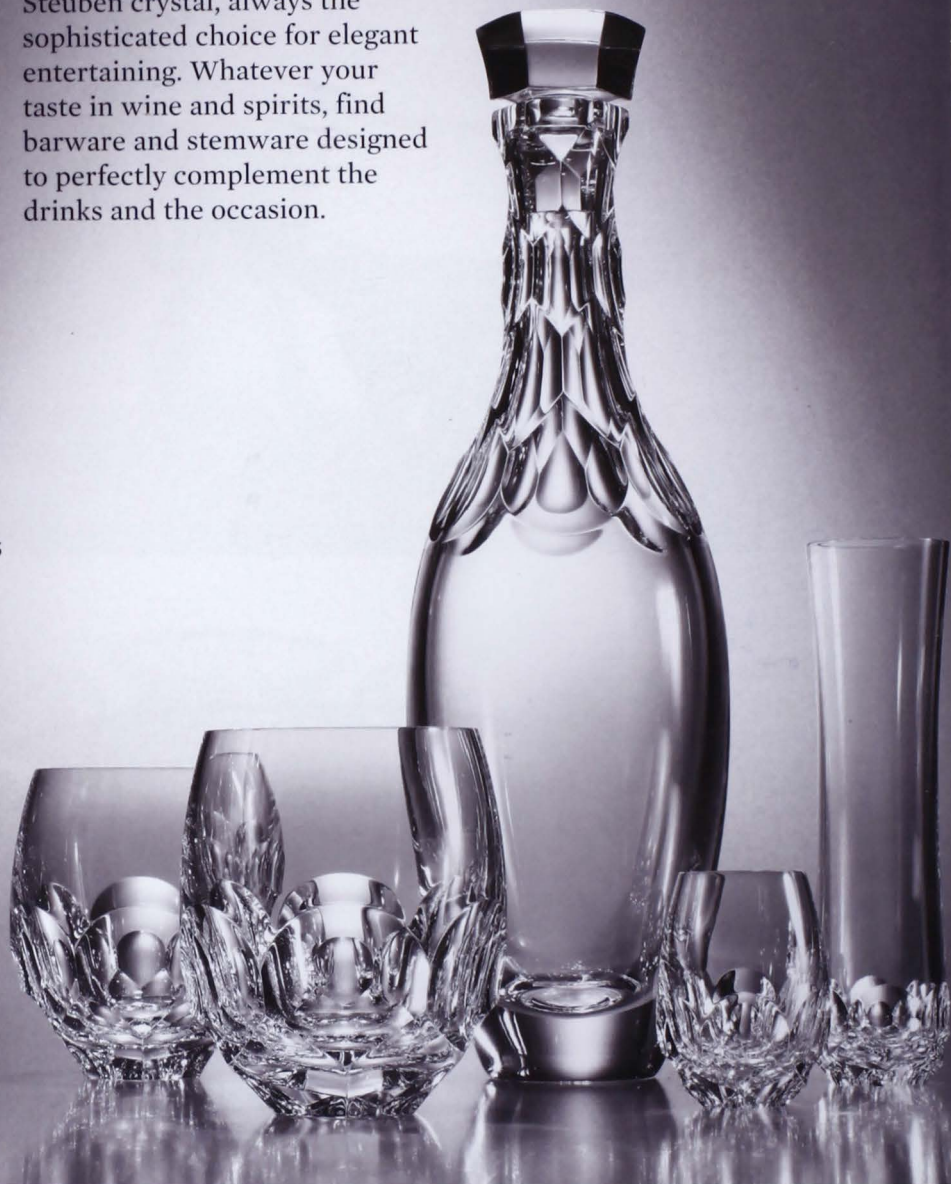

CHEERS

Raise a toast to spring's long-awaited return with sparkling Steuben crystal, always the sophisticated choice for elegant entertaining. Whatever your taste in wine and spirits, find barware and stemware designed to perfectly complement the drinks and the occasion.

1-5