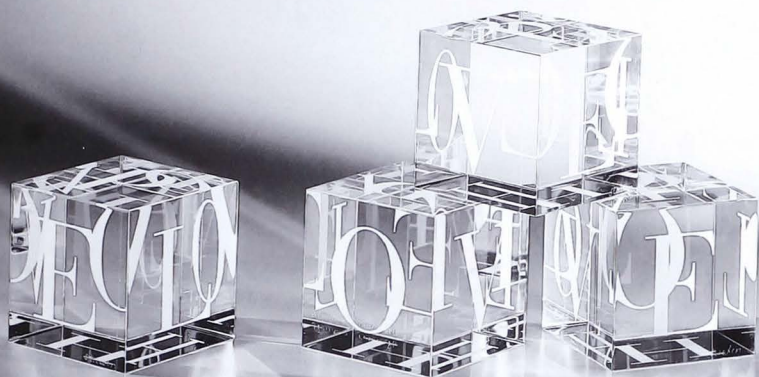

4

4. **Love/Hope Cube** ^{NEW} / Height 2" /
$450 each / 8713
Frank Nichols 1994
A Steuben reintroduction for 2009.

First introduced by Frank Nichols in 1994, this hand-polished cube is engraved on each side with block letters that spell out "Hope" and "Love" when viewed from different angles. A treasured gift for the devoted couple of any age.

5. **Teardrop Bud Vase** / Height 8" /
$500 each / 7989
David Hills, 1949
Personalized as shown / add $125

5