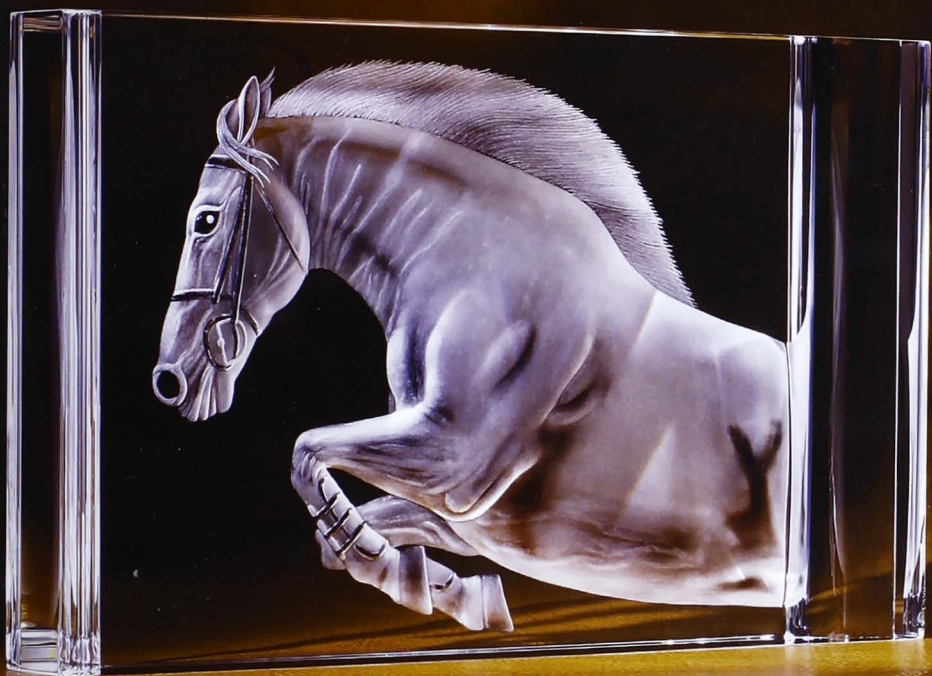

4. **The Steed** ^{NEW} / Width 11" / $25,000 / 0601
Joseph Piccillo, 2008
Numbered, limited edition of 25.

Every detail of this copper-wheel engraved stallion vibrates with energy as it appears to leap from the edge of the sculpted glass block. Piccillo is internationally acclaimed for his sought-after graphite works of horses and dancers, which are avidly collected. His work is represented in both the Museum of Modern Art and the Metropolitan Museum of Art.