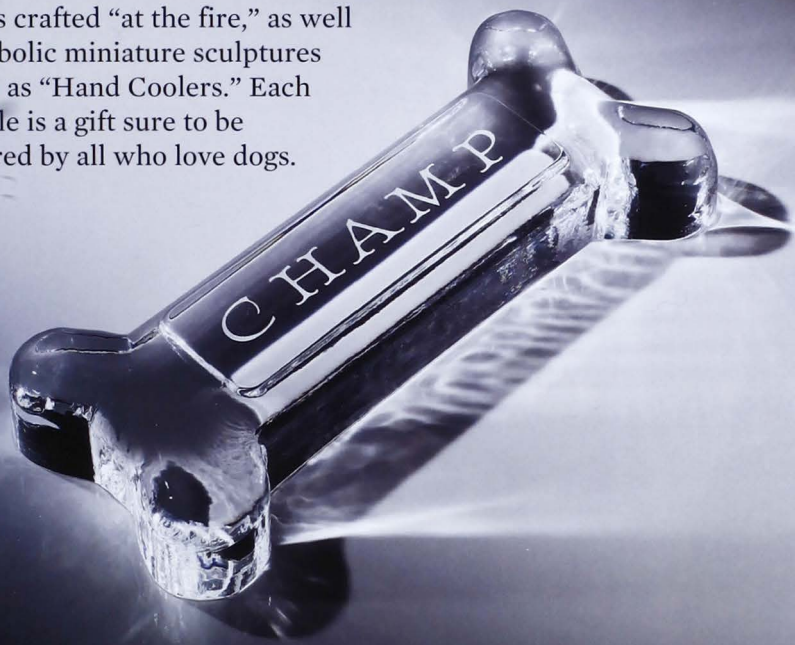

PUPPY LOVE

Steuben's renowned canine collection offers fluid hand-formed designs crafted "at the fire," as well as symbolic miniature sculptures known as "Hand Coolers." Each example is a gift sure to be treasured by all who love dogs.