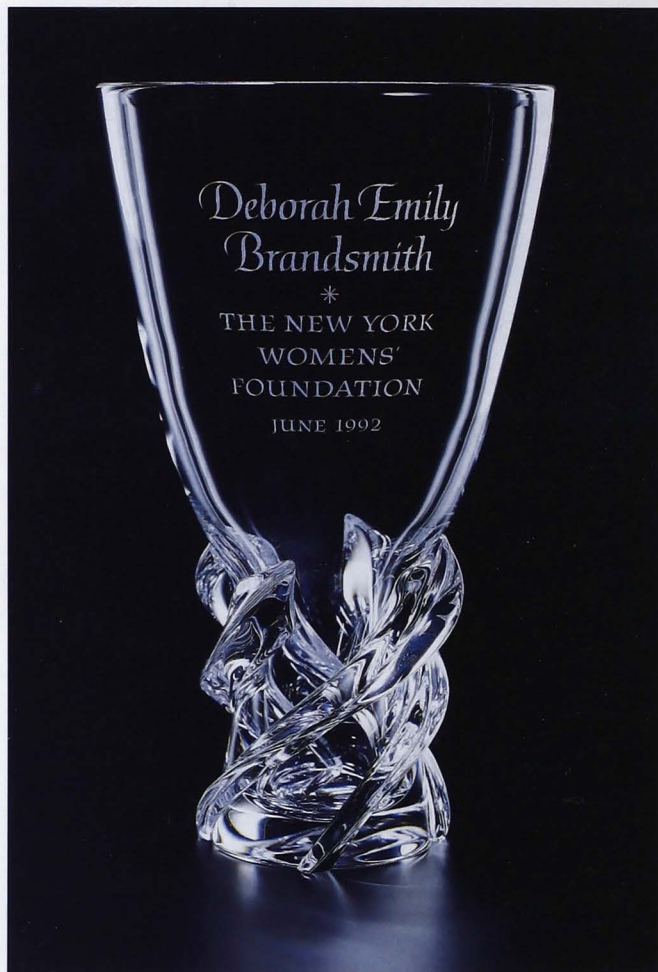

REVERE BOWL

Diameter 8" 8330B

A classic shape, our Revere Bowl is at ease in both traditional and contemporary settings.

WHIRLPOOL VASE

Donald Pollard

Height 11" 8087B

This statuesque vase is enhanced with an inscription or logo.