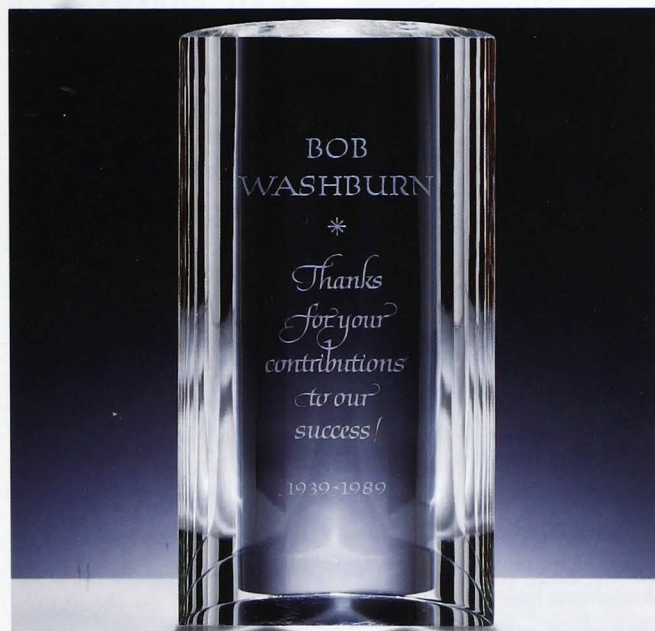

clockwise from top left

RISING STAR

Robert Cassetti
Width 4 1/4" 8621B
Optional wood base 2914B
Silver plaque at
additional cost
Also available uninscribed.
*For the soaring luminary
or star performer. The small
central pentagon may be
inscribed with a simple motif.*

PYRAMID BLOCK

Lloyd Atkins
Width 3 1/2" 8413B
Also available uninscribed.

FLOATING SPHERES

Lloyd Atkins
Width 2 3/4" 8401B
Not inscribable.

CUBE CRYSTAL

Paul Schulze
Height 2 1/2" 4126B
Suitable for a logotype
or monogram and date.

PILLAR

David Dowler
Height 6 1/2" 4131B