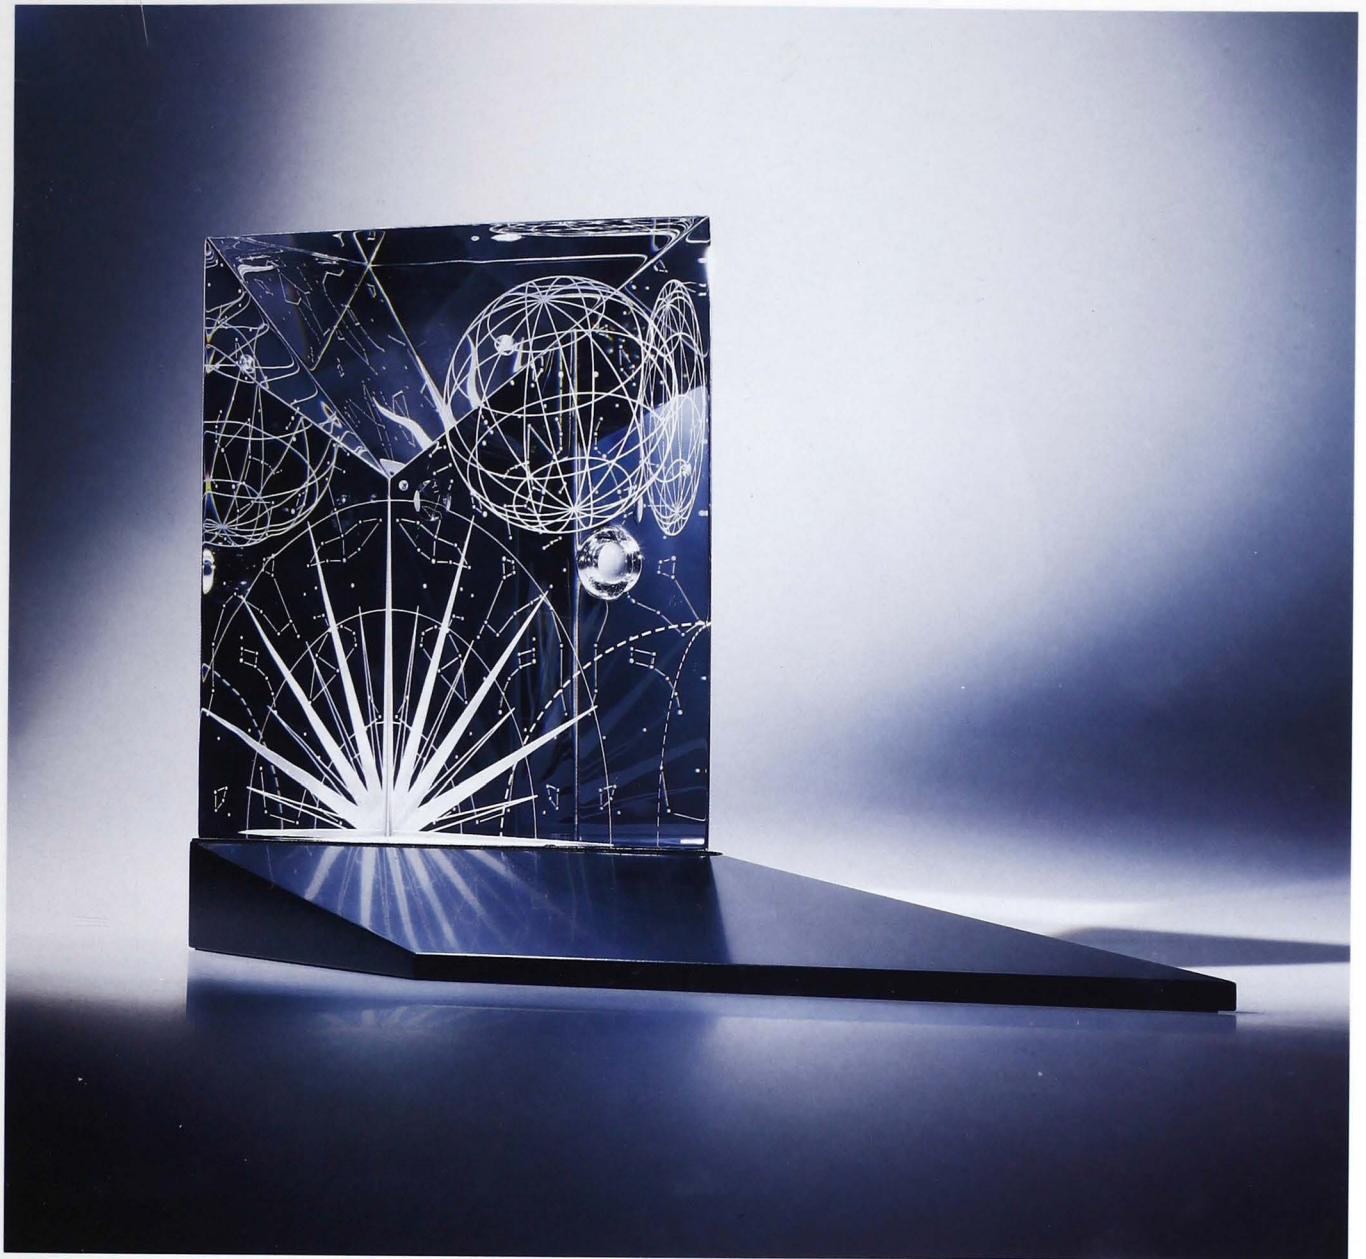

CORPORATE GIFT SELECTIONS

**EXPLORATION &
DISCOVERY**

Robert Cassetti

Height 8½" 1161B

Black lacquer base

*For a colleague testing
uncharted waters, or
choosing a new path in life.*