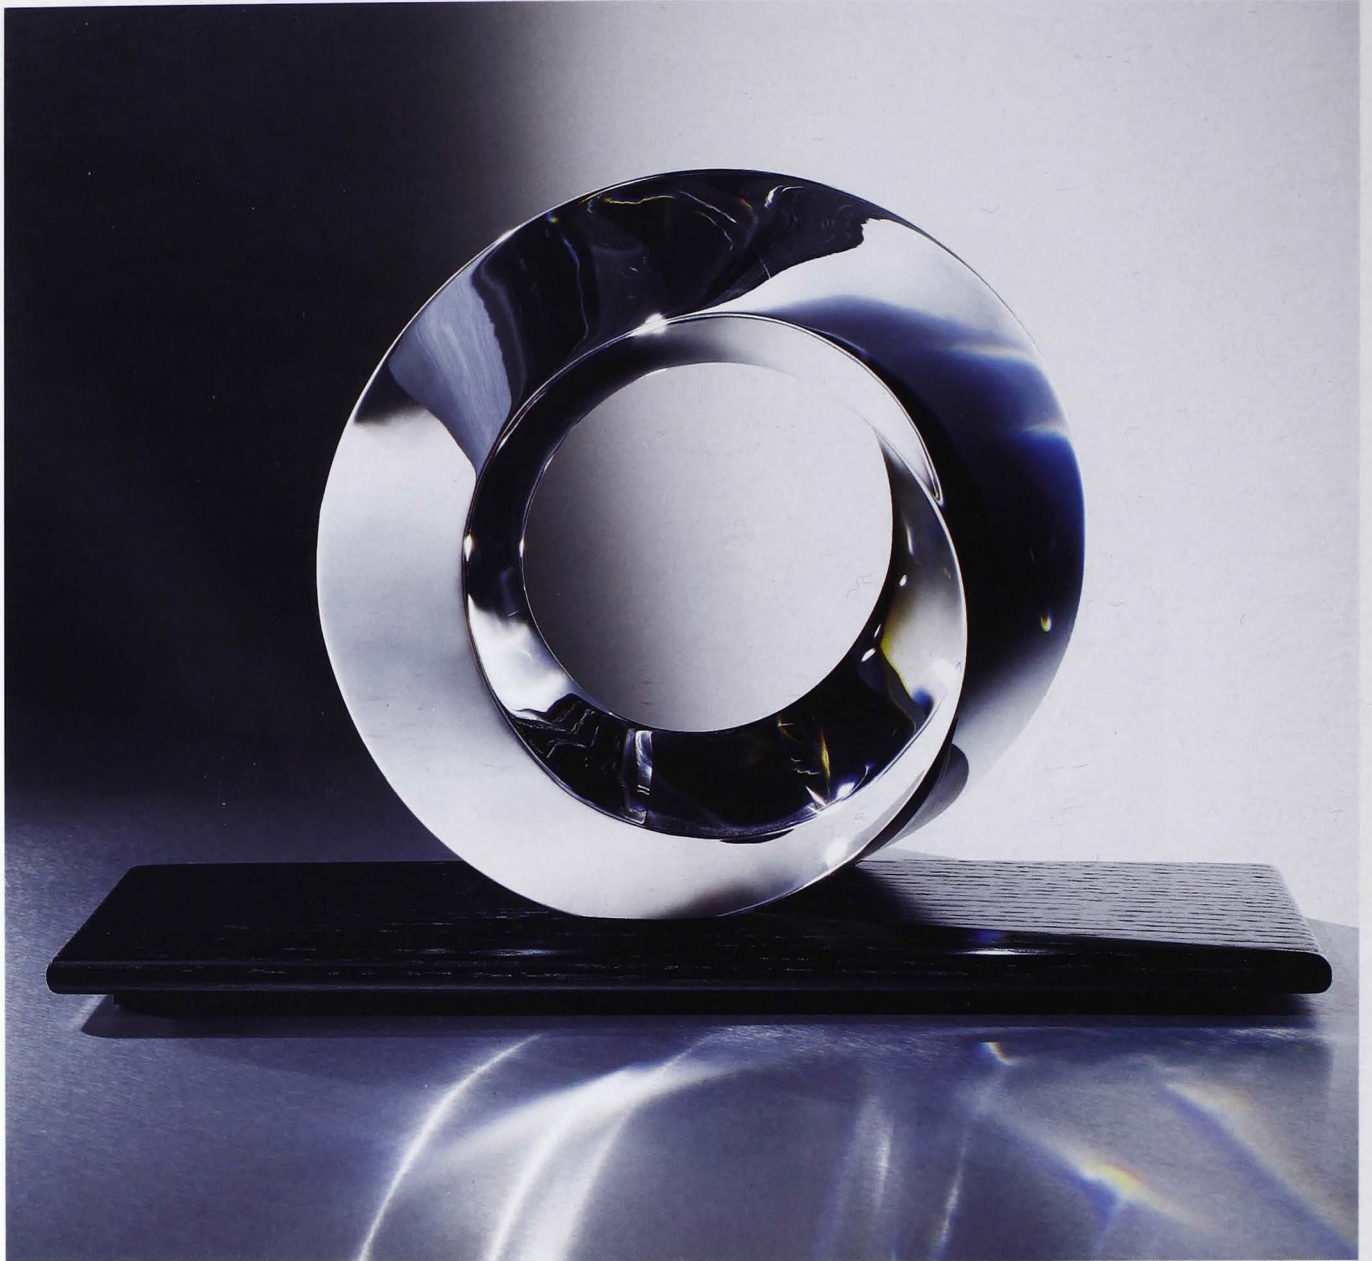

CORPORATE GIFT SELECTIONS

**EXPLORATION &
DISCOVERY**

Robert Cassetti

Height 8½" 1161B

Black lacquer base

*For a colleague testing
uncharted waters, or
choosing a new path in life.*

MOBIUS PRISM

Peter Drobny
Height 11 $\frac{5}{8}$ " 0507B
Oak base
The contours of this sculpture delineate a mobius, mathematical symbol of infinity. In it, all is inwardly connected and reciprocally related.