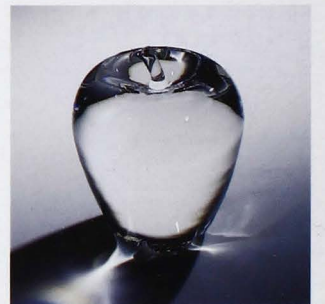

CORPORATE GIFT SELECTIONS

**EXPLORATION &
DISCOVERY**

Robert Cassetti

Height 8½" 1161B

Black lacquer base

*For a colleague testing
uncharted waters, or
choosing a new path in life.*

MOBIUS PRISM

Peter Drobny
Height 11 $\frac{5}{8}$ " 0507B
Oak base
The contours of this sculpture delineate a mobius, mathematical symbol of infinity. In it, all is inwardly connected and reciprocally related.

APPLE

Angus McDougall
Height 4" 7874B
This well-known Steuben design is a favorite presentation piece for New York occasions, both personal and professional.

clockwise from top

DAY & NIGHT

David Dowler
 Diameter 9 $\frac{3}{4}$ " 1134B
 Optional anodized
 aluminum base 2911B
 Optional silver plaque
*Day & Night is particularly
 suitable for around the clock
 exemplars of excellence.*