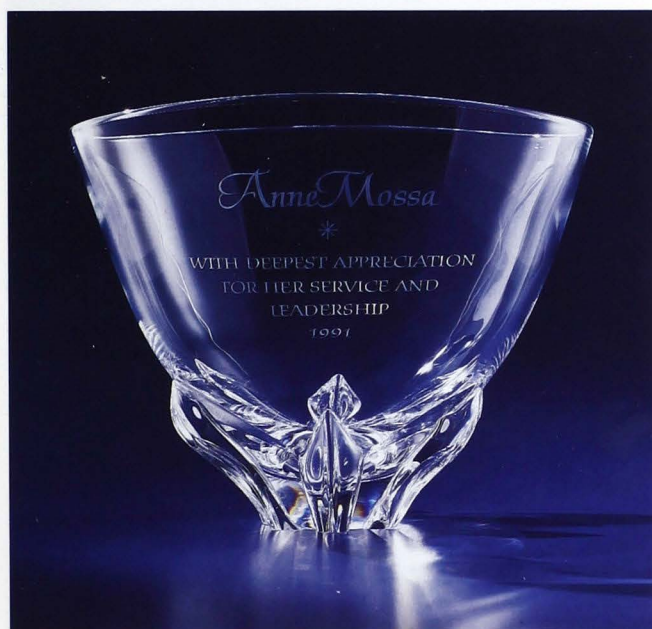

FLOWER VASE

George Thompson

Height 8½" 7913B

A classic since 1942, this design has been presented on many prestigious occasions, both public and private.

DEEP FLOWER BOWL

Donald Pollard

Diameter 10" 8091B

A generously proportioned bowl of the most brilliant glass is a gift not soon forgotten.