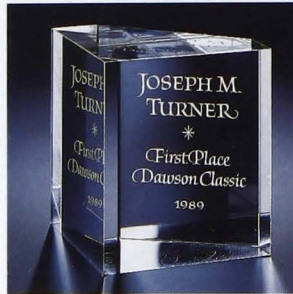

ENGRAVED PLAQUES & AWARDS

clockwise from top left

EMPIRE ELLIPSE

George Thompson
Width 8" 4107B

STAR CRYSTAL

Donald Pollard
Width 5" 8076B
Also available uninscribed.

PINNACLE CRYSTAL

Paul Schulze
Height 6½" 4120B

MEDALLION CRYSTAL

David Dowler
Height 4⅝" 4132B
Walnut base

TALL RAINBOW CRYSTAL

Bernard X. Wolff
Width 4¼" 4134B
Also available
height 2¼" 4133B

Unless noted, the designs on these two pages are sold only with Steuben engraving.